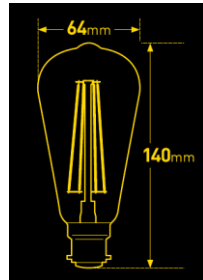

ST64 LED Globe

Dimmable

New LED Filament Dimmable Globe Range

Features and Benefits

7.5W LED
Clear or Amber glass Finish
Dimmable
2700K CCT/ Colour Temperature
Available in E27 and B22 base
High Lumens – 760lm

Dimensions

Width (mm)	64
Height (mm)	140

Model No.

Description

9E27LEDST64DC	ST64 7.5W DIMMABLE E27 LED globe – Clear
9B22LEDST64DC	ST64 7.5W DIMMABLE B22 LED globe – Clear
9E27LEDST64DC	ST64 7.5W DIMMABLE B22 LED globe – AMBER